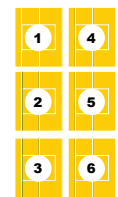

© 2024 Olde Providence Racquet Club.
All Rights Reserved.

OPRC POOL ENTRANCE
Near corner of Sharon View Road and Olde Providence Road

OPRC MAIN ENTRANCE
Sharon View Road

CAMPUS MAP LEGEND

- Clay Courts
- Hard Courts
- Pickleball Courts
- Platform Courts
- Ball Machine Court
- Restrooms
- Pro Shop
- Fitness Center
- Wall Ball

PICKLEBALL COURTS

STREET ADDRESSES
(Charlotte, NC 28226)

CLUBHOUSE:
5630 Sharon View Road

INDOOR/PICKLEBALL COURTS:
5640 Sharon View Road

POOL:
5952 Sharon View Road

Main Clubhouse:
704-366-9817